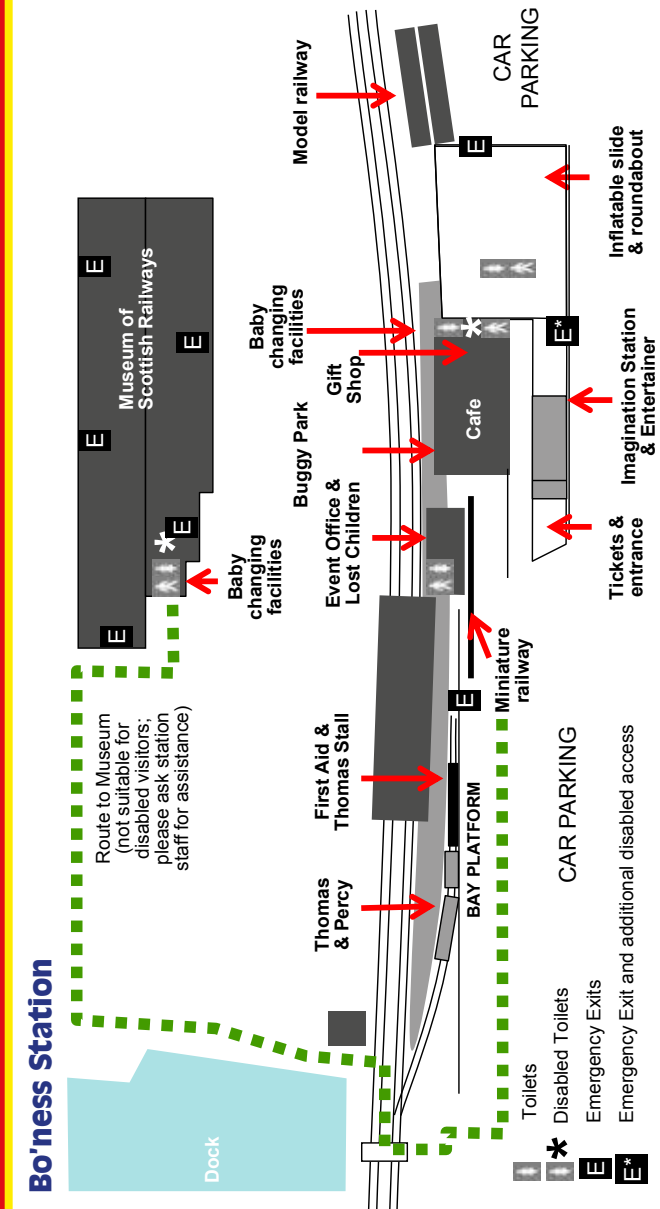

#DayOutWithThomas

Bo'ness Station
Start your journey at Bo'ness
If you have booked tickets for the 2.30pm or 3.30pm train it is advisable to enjoy all there is to do at Bo'ness before you take your train ride to Birkhill as some things may be unavailable when you get back to Bo'ness following your return train journey from Birkhill.